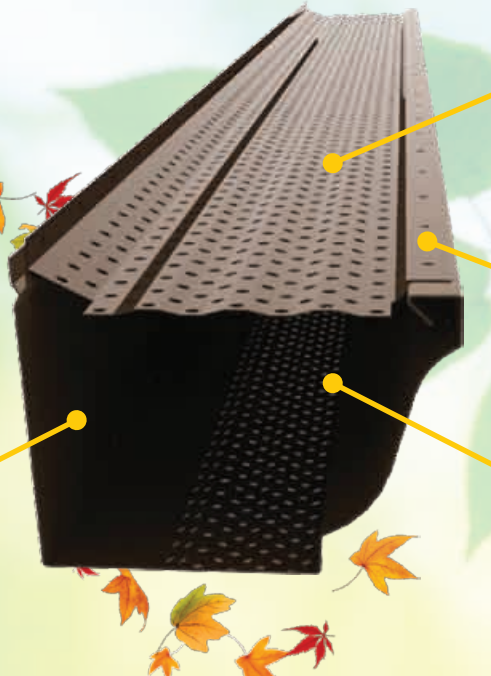

GUTTER **Rx**

The **Cure** for Your Clogged Gutters

TM

The ridges make GutterRx™ self-cleaning by promoting air flow. Dry debris blows off the system with a slight breeze.

GutterRx is an all aluminum system so you don't have to worry about it warping or deteriorating over time.

GutterRx completely encloses your gutter so birds, squirrels and insects cannot build nests.

GutterRx does not interfere with your roof.

GutterRx is attached to the front & back of the gutter which strengthens the entire gutter system making it strong enough to handle snow and ice buildup.

GUTTER Rx™

The **Cure** for Your Clogged Gutters

Available in White and Dark Bronze in both 5" and 6".
GutterRx is invisible from the ground.